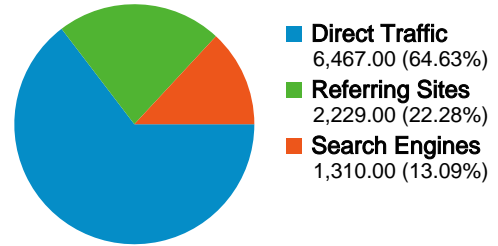

3,148 people visited this site

 10,006 Visits

 3,148 Absolute Unique Visitors

 27,310 Pageviews

 2.73 Average Pageviews

 00:04:33 Time on Site

 49.64% Bounce Rate

 31.41% New Visits

Technical Profile

Browser	Visits	% visits
Firefox	5,901	58.97%
Internet Explorer	2,458	24.57%
Chrome	966	9.65%
Opera	607	6.07%
Safari	45	0.45%

Connection Speed	Visits	% visits
Unknown	5,251	52.48%
Cable	4,297	42.94%
DSL	306	3.06%
T1	103	1.03%
Dialup	46	0.46%

All traffic sources sent a total of 10,006 visits

-  **64.63%** Direct Traffic
-  **22.28%** Referring Sites
-  **13.09%** Search Engines

Top Traffic Sources

Sources	Visits	% visits	Keywords	Visits	% visits
(direct) ((none))	6,476	64.50%	vosree	369	27.89%
orkut.co.in (referral)	1,281	12.76%	www.vosree.com	73	5.52%
google (organic)	1,220	12.15%	the 3 mistakes of my life +	55	4.16%
mail.google.com (referral)	199	1.98%	vosree.com	41	3.10%
google.co.in (referral)	103	1.03%	fz16 review	36	2.72%

10,006 visits came from 43 countries/territories

Site Usage

Visits	Pages/Visit	Avg. Time on Site	% New Visits	Bounce Rate	
10,006 % of Site Total: 100.00%	2.73 Site Avg: 2.73 (0.00%)	00:04:33 Site Avg: 00:04:33 (0.00%)	31.47% Site Avg: 31.41% (0.19%)	49.64% Site Avg: 49.64% (0.00%)	
Country/Territory	Visits	Pages/Visit	Avg. Time on Site	% New Visits	Bounce Rate
India	9,554	2.76	00:04:39	29.00%	48.83%
United States	195	2.13	00:02:13	81.54%	69.74%
United Arab Emirates	43	1.74	00:02:24	72.09%	69.77%
United Kingdom	35	1.77	00:01:23	91.43%	77.14%
Singapore	18	2.22	00:02:45	72.22%	61.11%
Australia	17	2.65	00:01:46	94.12%	52.94%
Canada	16	2.00	00:01:42	100.00%	68.75%
Saudi Arabia	14	1.50	00:02:49	92.86%	71.43%
Qatar	13	2.69	00:03:22	100.00%	46.15%
Kuwait	13	4.08	00:03:49	76.92%	23.08%