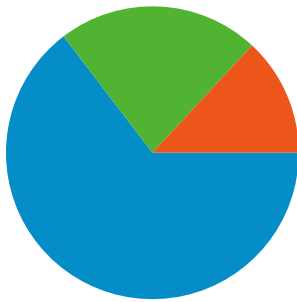

Site Usage

 **10,006** Visits

 **49.64%** Bounce Rate

 **27,310** Pageviews

 **00:04:33** Avg. Time on Site

 **2.73** Pages/Visit

 **31.41%** % New Visits

Visitors Overview

Visitors
3,148

Map Overlay world

Traffic Sources Overview

- **Direct Traffic**
6,467.00 (64.63%)
- **Referring Sites**
2,229.00 (22.28%)
- **Search Engines**
1,310.00 (13.09%)

Content Overview

Pages	Pageviews	% Pageviews
/	12,929	47.34%
/podcast-2	653	2.39%
/podcast-1	527	1.93%
/2008/10/10/sbce-yude-	438	1.60%
/2008/10/02/perillatha-oru-	414	1.52%

3,148 people visited this site

 10,006 Visits

 3,148 Absolute Unique Visitors

 27,310 Pageviews

 2.73 Average Pageviews

 00:04:33 Time on Site

 49.64% Bounce Rate

 31.41% New Visits

10,006 visits came from 43 countries/territories

Site Usage

Visits	Pages/Visit	Avg. Time on Site	% New Visits	Bounce Rate	
10,006 % of Site Total: 100.00%	2.73 Site Avg: 2.73 (0.00%)	00:04:33 Site Avg: 00:04:33 (0.00%)	31.47% Site Avg: 31.41% (0.19%)	49.64% Site Avg: 49.64% (0.00%)	
Country/Territory	Visits	Pages/Visit	Avg. Time on Site	% New Visits	Bounce Rate
India	9,554	2.76	00:04:39	29.00%	48.83%
United States	195	2.13	00:02:13	81.54%	69.74%
United Arab Emirates	43	1.74	00:02:24	72.09%	69.77%
United Kingdom	35	1.77	00:01:23	91.43%	77.14%
Singapore	18	2.22	00:02:45	72.22%	61.11%
Australia	17	2.65	00:01:46	94.12%	52.94%
Canada	16	2.00	00:01:42	100.00%	68.75%
Saudi Arabia	14	1.50	00:02:49	92.86%	71.43%
Qatar	13	2.69	00:03:22	100.00%	46.15%
Kuwait	13	4.08	00:03:49	76.92%	23.08%