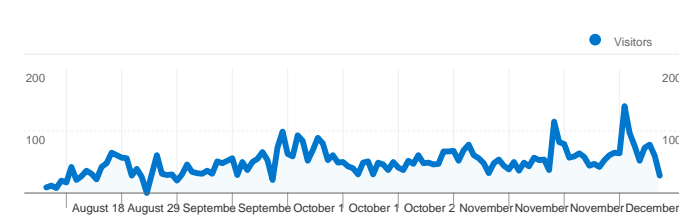

Site Usage

 **10,006** Visits

 **49.64%** Bounce Rate

 **27,310** Pageviews

 **00:04:33** Avg. Time on Site

 **2.73** Pages/Visit

 **31.41%** % New Visits

Visitors Overview

3,148 people visited this site

 10,006 Visits

 3,148 Absolute Unique Visitors

 27,310 Pageviews

 2.73 Average Pageviews

 00:04:33 Time on Site

 49.64% Bounce Rate

 31.41% New Visits

10,006 visits came from 43 countries/territories

Site Usage

Visits	Pages/Visit	Avg. Time on Site	% New Visits	Bounce Rate	
10,006 % of Site Total: 100.00%	2.73 Site Avg: 2.73 (0.00%)	00:04:33 Site Avg: 00:04:33 (0.00%)	31.47% Site Avg: 31.41% (0.19%)	49.64% Site Avg: 49.64% (0.00%)	
Country/Territory	Visits	Pages/Visit	Avg. Time on Site	% New Visits	Bounce Rate
India	9,554	2.76	00:04:39	29.00%	48.83%
United States	195	2.13	00:02:13	81.54%	69.74%
United Arab Emirates	43	1.74	00:02:24	72.09%	69.77%
United Kingdom	35	1.77	00:01:23	91.43%	77.14%
Singapore	18	2.22	00:02:45	72.22%	61.11%
Australia	17	2.65	00:01:46	94.12%	52.94%
Canada	16	2.00	00:01:42	100.00%	68.75%
Saudi Arabia	14	1.50	00:02:49	92.86%	71.43%
Qatar	13	2.69	00:03:22	100.00%	46.15%
Kuwait	13	4.08	00:03:49	76.92%	23.08%