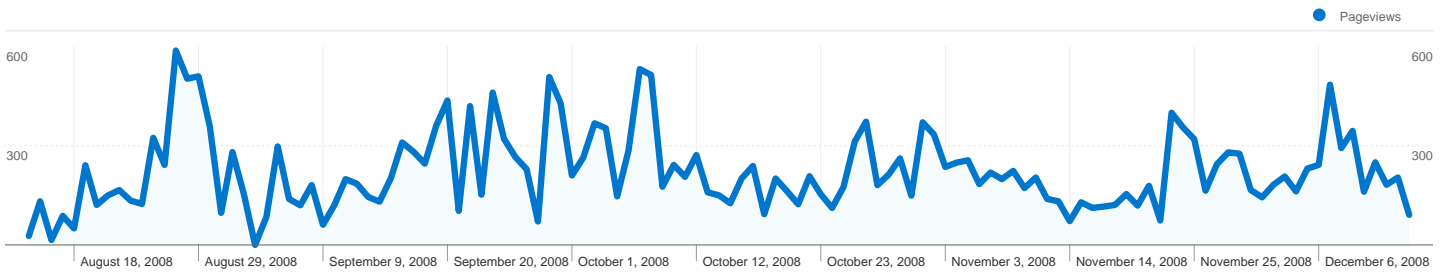

3,148 people visited this site

 10,006 Visits

 3,148 Absolute Unique Visitors

 27,310 Pageviews

 2.73 Average Pageviews

 00:04:33 Time on Site

 49.64% Bounce Rate

 31.41% New Visits

All traffic sources sent a total of 10,006 visits

-  **64.63%** Direct Traffic
-  **22.28%** Referring Sites
-  **13.09%** Search Engines

Top Traffic Sources

Sources	Visits	% visits	Keywords	Visits	% visits
(direct) ((none))	6,476	64.50%	vosree	369	27.89%
orkut.co.in (referral)	1,281	12.76%	www.vosree.com	73	5.52%
google (organic)	1,220	12.15%	the 3 mistakes of my life +	55	4.16%
mail.google.com (referral)	199	1.98%	vosree.com	41	3.10%
google.co.in (referral)	103	1.03%	fz16 review	36	2.72%

10,006 visits came from 43 countries/territories

Site Usage

Visits	Pages/Visit	Avg. Time on Site	% New Visits	Bounce Rate	
10,006 % of Site Total: 100.00%	2.73 Site Avg: 2.73 (0.00%)	00:04:33 Site Avg: 00:04:33 (0.00%)	31.47% Site Avg: 31.41% (0.19%)	49.64% Site Avg: 49.64% (0.00%)	
Country/Territory	Visits	Pages/Visit	Avg. Time on Site	% New Visits	Bounce Rate
India	9,554	2.76	00:04:39	29.00%	48.83%
United States	195	2.13	00:02:13	81.54%	69.74%
United Arab Emirates	43	1.74	00:02:24	72.09%	69.77%
United Kingdom	35	1.77	00:01:23	91.43%	77.14%
Singapore	18	2.22	00:02:45	72.22%	61.11%
Australia	17	2.65	00:01:46	94.12%	52.94%
Canada	16	2.00	00:01:42	100.00%	68.75%
Saudi Arabia	14	1.50	00:02:49	92.86%	71.43%
Qatar	13	2.69	00:03:22	100.00%	46.15%
Kuwait	13	4.08	00:03:49	76.92%	23.08%