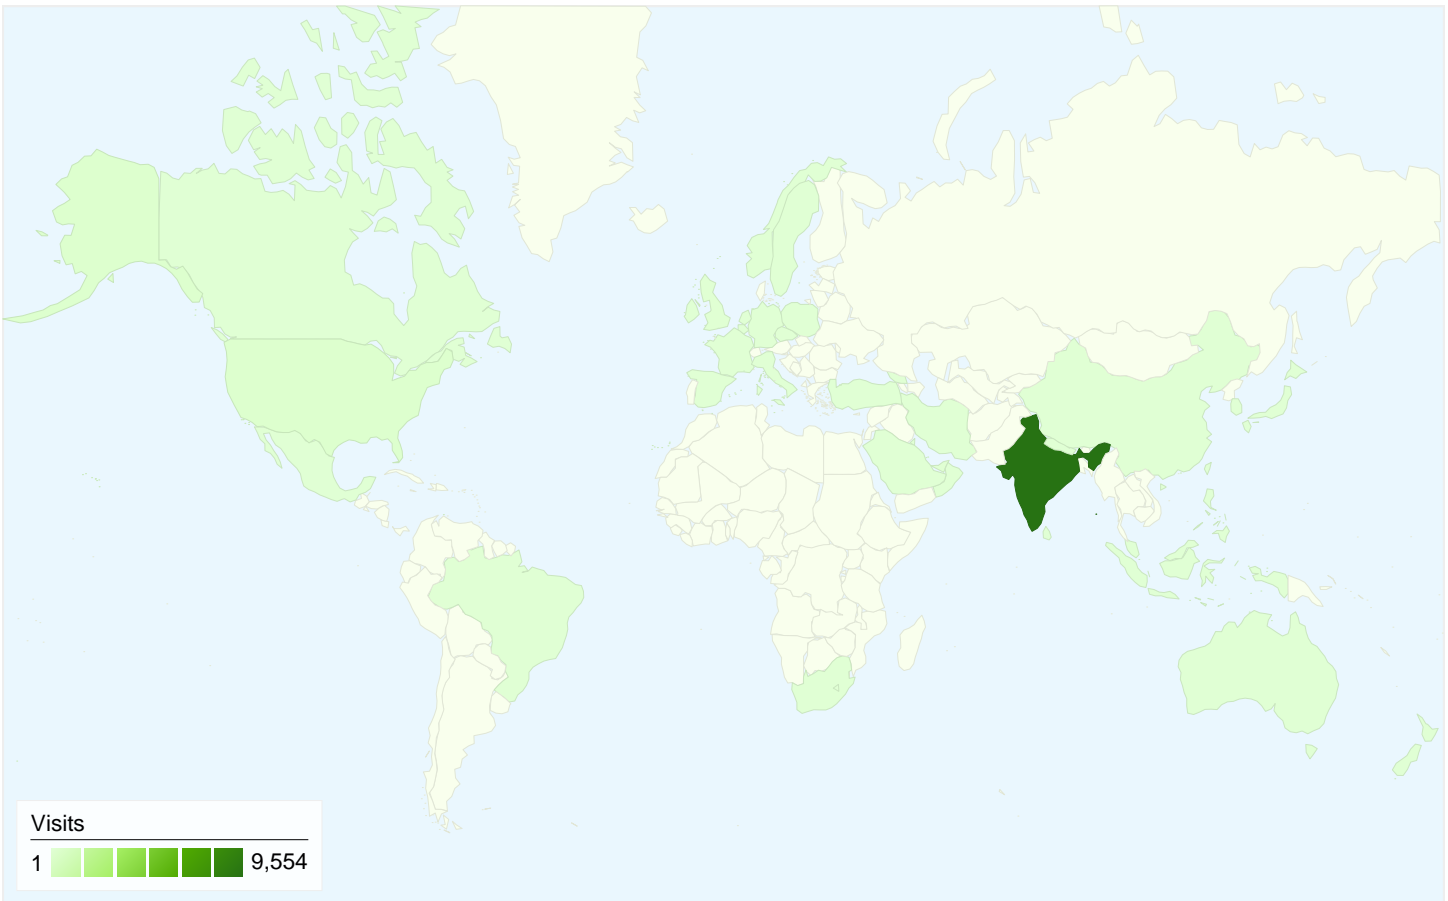

Visitors
3,148

Map Overlay world

Traffic Sources Overview

- **Direct Traffic**
6,467.00 (64.63%)
- **Referring Sites**
2,229.00 (22.28%)
- **Search Engines**
1,310.00 (13.09%)

Content Overview

Pages	Pageviews	% Pageviews
/	12,929	47.34%
/podcast-2	653	2.39%
/podcast-1	527	1.93%
/2008/10/10/sbce-yude-	438	1.60%
/2008/10/02/perillatha-oru-	414	1.52%

3,148 people visited this site

 10,006 Visits

 3,148 Absolute Unique Visitors

 27,310 Pageviews

 2.73 Average Pageviews

 00:04:33 Time on Site

 49.64% Bounce Rate

 31.41% New Visits

All traffic sources sent a total of 10,006 visits

-  **64.63%** Direct Traffic
-  **22.28%** Referring Sites
-  **13.09%** Search Engines

Top Traffic Sources

Sources	Visits	% visits	Keywords	Visits	% visits
(direct) ((none))	6,476	64.50%	vosree	369	27.89%
orkut.co.in (referral)	1,281	12.76%	www.vosree.com	73	5.52%
google (organic)	1,220	12.15%	the 3 mistakes of my life +	55	4.16%
mail.google.com (referral)	199	1.98%	vosree.com	41	3.10%
google.co.in (referral)	103	1.03%	fz16 review	36	2.72%

10,006 visits came from 43 countries/territories

Site Usage

Visits	Pages/Visit	Avg. Time on Site	% New Visits	Bounce Rate	
10,006 % of Site Total: 100.00%	2.73 Site Avg: 2.73 (0.00%)	00:04:33 Site Avg: 00:04:33 (0.00%)	31.47% Site Avg: 31.41% (0.19%)	49.64% Site Avg: 49.64% (0.00%)	
Country/Territory	Visits	Pages/Visit	Avg. Time on Site	% New Visits	Bounce Rate
India	9,554	2.76	00:04:39	29.00%	48.83%
United States	195	2.13	00:02:13	81.54%	69.74%
United Arab Emirates	43	1.74	00:02:24	72.09%	69.77%
United Kingdom	35	1.77	00:01:23	91.43%	77.14%
Singapore	18	2.22	00:02:45	72.22%	61.11%
Australia	17	2.65	00:01:46	94.12%	52.94%
Canada	16	2.00	00:01:42	100.00%	68.75%
Saudi Arabia	14	1.50	00:02:49	92.86%	71.43%
Qatar	13	2.69	00:03:22	100.00%	46.15%
Kuwait	13	4.08	00:03:49	76.92%	23.08%