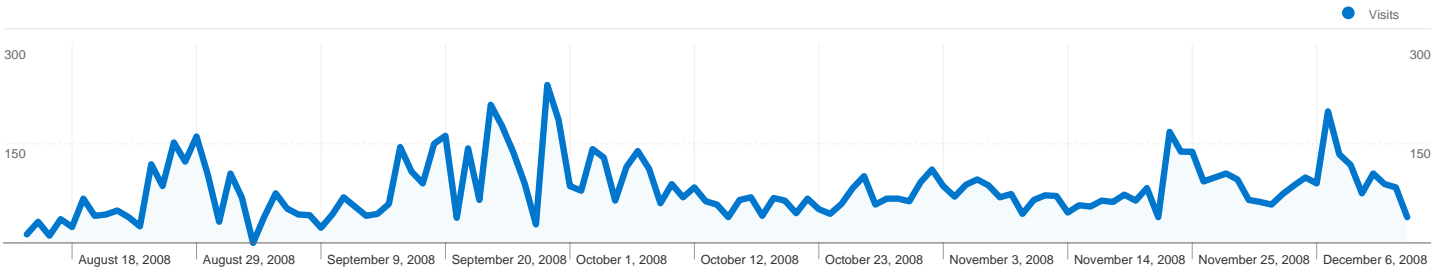

All traffic sources sent a total of 10,006 visits

- **64.63%** Direct Traffic
- **22.28%** Referring Sites
- **13.09%** Search Engines