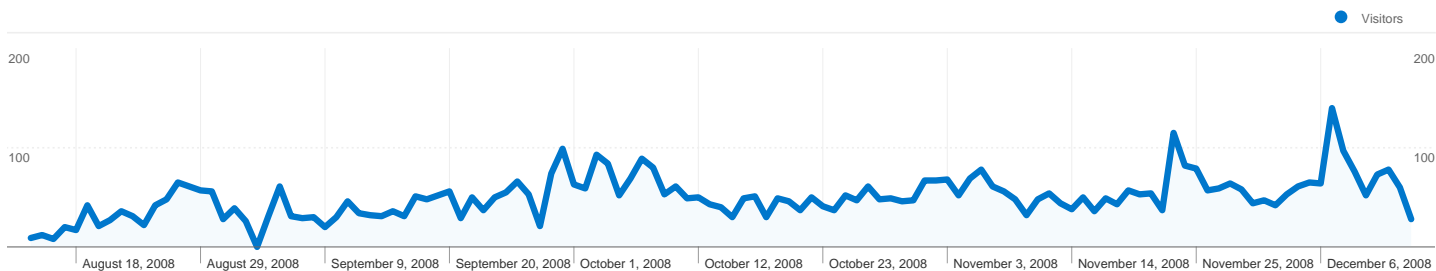

Site Usage

 **10,006** Visits

 **49.64%** Bounce Rate

 **27,310** Pageviews

 **00:04:33** Avg. Time on Site

 **2.73** Pages/Visit

 **31.41%** % New Visits

Visitors Overview

Visitors
3,148

Map Overlay world

Traffic Sources Overview

- **Direct Traffic**
6,467.00 (64.63%)
- **Referring Sites**
2,229.00 (22.28%)
- **Search Engines**
1,310.00 (13.09%)

Content Overview

Pages	Pageviews	% Pageviews
/	12,929	47.34%
/podcast-2	653	2.39%
/podcast-1	527	1.93%
/2008/10/10/sbce-yude-	438	1.60%
/2008/10/02/perillatha-oru-	414	1.52%

3,148 people visited this site

 10,006 Visits

 3,148 Absolute Unique Visitors

 27,310 Pageviews

 2.73 Average Pageviews

 00:04:33 Time on Site

 49.64% Bounce Rate

 31.41% New Visits

10,006 visits came from 43 countries/territories

Site Usage

Visits	Pages/Visit	Avg. Time on Site	% New Visits	Bounce Rate	
10,006 % of Site Total: 100.00%	2.73 Site Avg: 2.73 (0.00%)	00:04:33 Site Avg: 00:04:33 (0.00%)	31.47% Site Avg: 31.41% (0.19%)	49.64% Site Avg: 49.64% (0.00%)	
Country/Territory	Visits	Pages/Visit	Avg. Time on Site	% New Visits	Bounce Rate
India	9,554	2.76	00:04:39	29.00%	48.83%
United States	195	2.13	00:02:13	81.54%	69.74%
United Arab Emirates	43	1.74	00:02:24	72.09%	69.77%
United Kingdom	35	1.77	00:01:23	91.43%	77.14%
Singapore	18	2.22	00:02:45	72.22%	61.11%
Australia	17	2.65	00:01:46	94.12%	52.94%
Canada	16	2.00	00:01:42	100.00%	68.75%
Saudi Arabia	14	1.50	00:02:49	92.86%	71.43%
Qatar	13	2.69	00:03:22	100.00%	46.15%
Kuwait	13	4.08	00:03:49	76.92%	23.08%