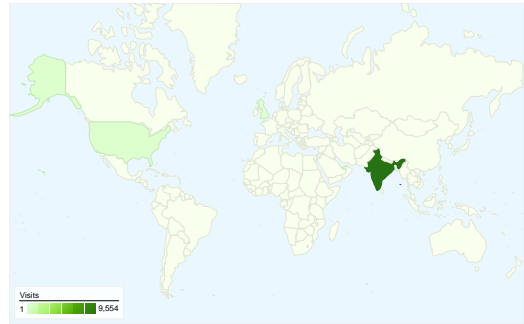

Site Usage

 **10,006** Visits

 **49.64%** Bounce Rate

 **27,310** Pageviews

 **00:04:33** Avg. Time on Site

 **2.73** Pages/Visit

 **31.41%** % New Visits

Visitors Overview

Visitors
3,148

Map Overlay world

Traffic Sources Overview

- **Direct Traffic**
6,467.00 (64.63%)
- **Referring Sites**
2,229.00 (22.28%)
- **Search Engines**
1,310.00 (13.09%)

Content Overview

Pages	Pageviews	% Pageviews
/	12,929	47.34%
/podcast-2	653	2.39%
/podcast-1	527	1.93%
/2008/10/10/sbce-yude-	438	1.60%
/2008/10/02/perillatha-oru-	414	1.52%

3,148 people visited this site

 10,006 Visits

 3,148 Absolute Unique Visitors

 27,310 Pageviews

 2.73 Average Pageviews

 00:04:33 Time on Site

 49.64% Bounce Rate

 31.41% New Visits

10,006 visits came from 43 countries/territories

Site Usage

Visits	Pages/Visit	Avg. Time on Site	% New Visits	Bounce Rate	
10,006 % of Site Total: 100.00%	2.73 Site Avg: 2.73 (0.00%)	00:04:33 Site Avg: 00:04:33 (0.00%)	31.47% Site Avg: 31.41% (0.19%)	49.64% Site Avg: 49.64% (0.00%)	
Country/Territory	Visits	Pages/Visit	Avg. Time on Site	% New Visits	Bounce Rate
India	9,554	2.76	00:04:39	29.00%	48.83%
United States	195	2.13	00:02:13	81.54%	69.74%
United Arab Emirates	43	1.74	00:02:24	72.09%	69.77%
United Kingdom	35	1.77	00:01:23	91.43%	77.14%
Singapore	18	2.22	00:02:45	72.22%	61.11%
Australia	17	2.65	00:01:46	94.12%	52.94%
Canada	16	2.00	00:01:42	100.00%	68.75%
Saudi Arabia	14	1.50	00:02:49	92.86%	71.43%
Qatar	13	2.69	00:03:22	100.00%	46.15%
Kuwait	13	4.08	00:03:49	76.92%	23.08%